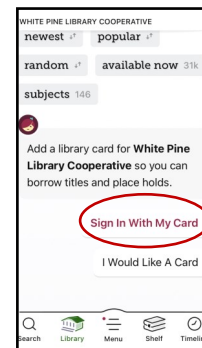

## partners with 9 other Michigan library consortiums.

Follow these steps to expand your borrowing power:

**Step 1:** Go to the **Libby** menu at the bottom left of the screen and select **Add Library**

**Step 2:** Search for a partner library and select it.

**Step 3:** Go to the **Libby** menu at the bottom of the screen again and select **Sign in With My Card**

**Step 4:** Scroll to **Partner Libraries** and select your library