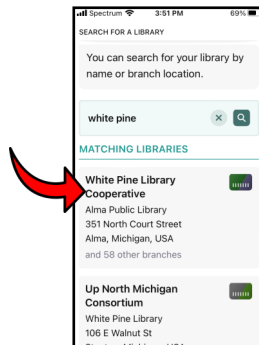

# Great Lakes Digital Libraries

## partners with 9 other Michigan library consortiums.

Follow these steps to expand your borrowing power:

**Step 1:** Go to the **Libby** menu at the bottom left of the screen and select **Add Library**

**Step 2:** Search for a partner library and select it.

**Step 3:** Go to the **Libby** menu at the bottom of the screen again and select **Sign in With My Card**

**Step 4:** Scroll to **Partner Libraries** and select your library