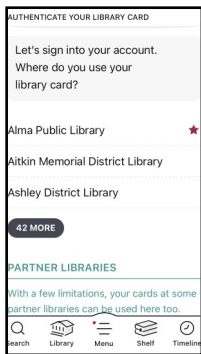

## partners with 9 other Michigan library consortiums.

Follow these steps to expand your borrowing power:

**Step 1:** Go to the **Libby** menu at the bottom left of the screen and select **Add Library**

**Step 2:** Search for a partner library and select it.

**Step 3:** Go to the **Libby** menu at the bottom of the screen again and select **Sign in With My Card**

**Step 4:** Scroll to **Partner Libraries** and select your library

**Step 5:** Sign in with your barcode and PIN

**Success!** You've added a new library card.

(Repeat these steps for each partnering library.)