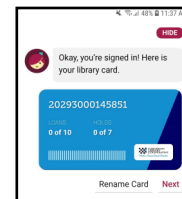

## partners with 9 other Michigan library consortiums.

Follow these steps to expand your borrowing power:

**Step 1:** Go to the **Libby** menu at the bottom left of the screen and select **Add Library**

**Step 2:** Search for a partner library and select it.

**Step 3:** Go to the **Libby** menu at the bottom of the screen again and select **Sign in With My Card**

**Step 4:** Scroll to **Partner Libraries** and select your library

**Step 5:** Sign in with your barcode and PIN

**Success!** You've added a new library card.

(Repeat these steps for each partnering library.)