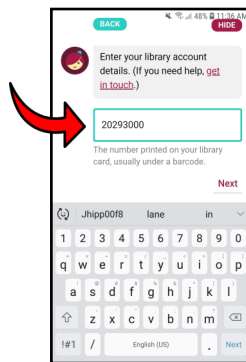

Step 5: Sign in with your barcode and PIN